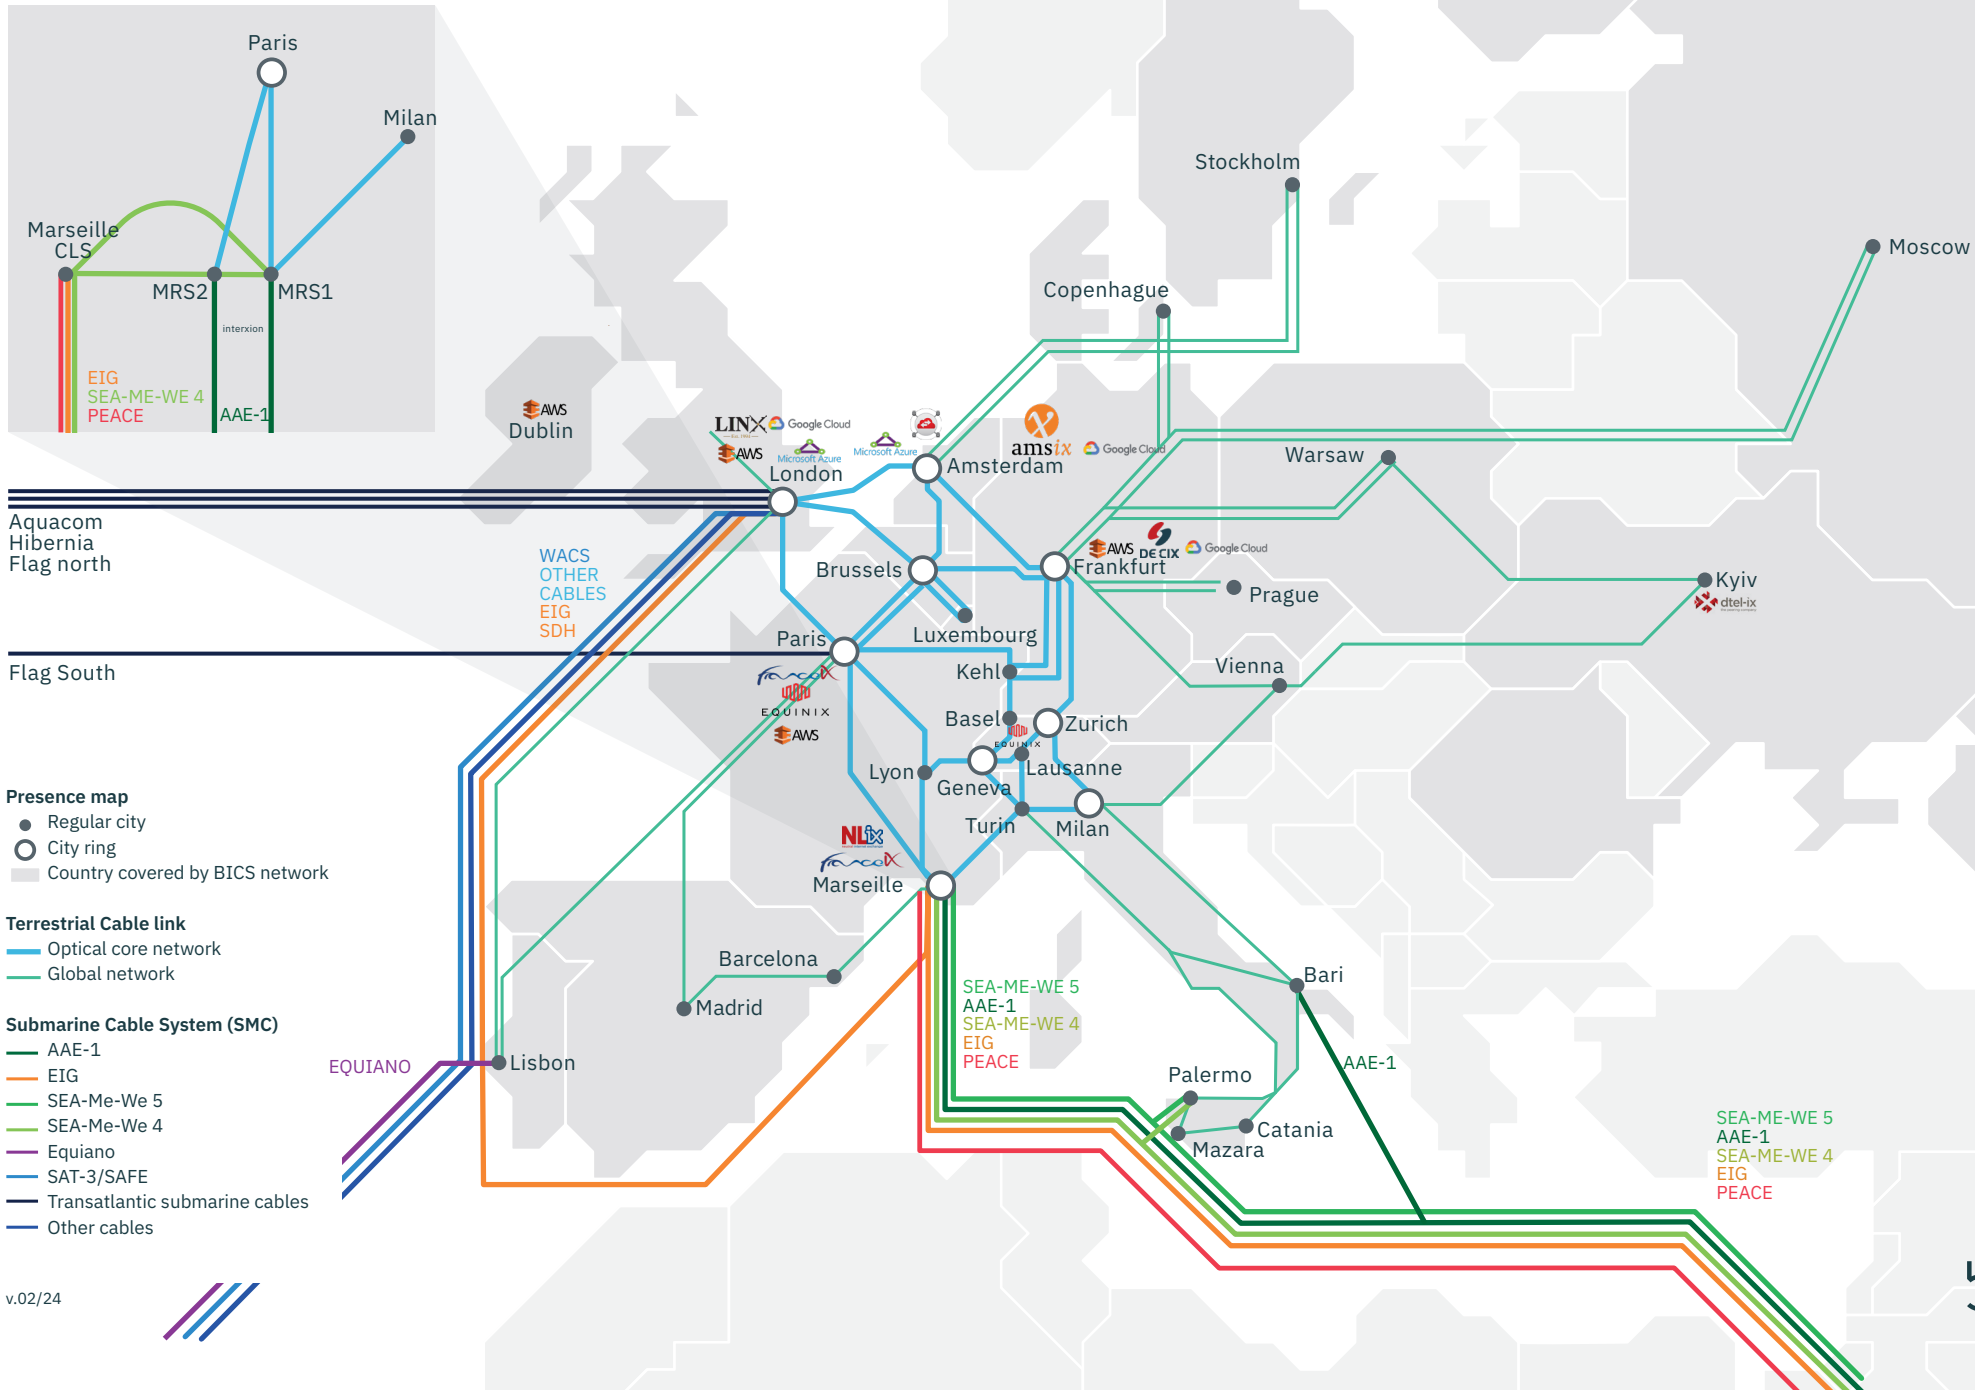

# **BICS Network Presence Map**

# BICS global network presence map

**Presence map**

- Regular city
- City ring
- Country covered by BICS network

**Terrestrial Cable link**

- Global network

**Submarine Cable System (SMC)**

- AAE-1
- BBG
- EIG
- SEA-Me-We 5
- Equiano
- SAT-3/SAFE
- Transatlantic submarine cables
- Other cables
- 2Africa
- Osaka

# BICS Europe presence map

Aquacom  
Hibernia  
Flag north

Flag South

WACS  
OTHER  
CABLES  
EIG  
SDH

- Presence map**
- Regular city
  - City ring
  - Country covered by BICS network

- Terrestrial Cable link**
- Optical core network
  - Global network

- Submarine Cable System (SMC)**
- AAE-1
  - EIG
  - SEA-Me-We 5
  - SEA-Me-We 4
  - Equiano
  - SAT-3/SAFE
  - Transatlantic submarine cables
  - Other cables

SEA-ME-WE 5  
AAE-1  
SEA-ME-WE 4  
EIG  
PEACE