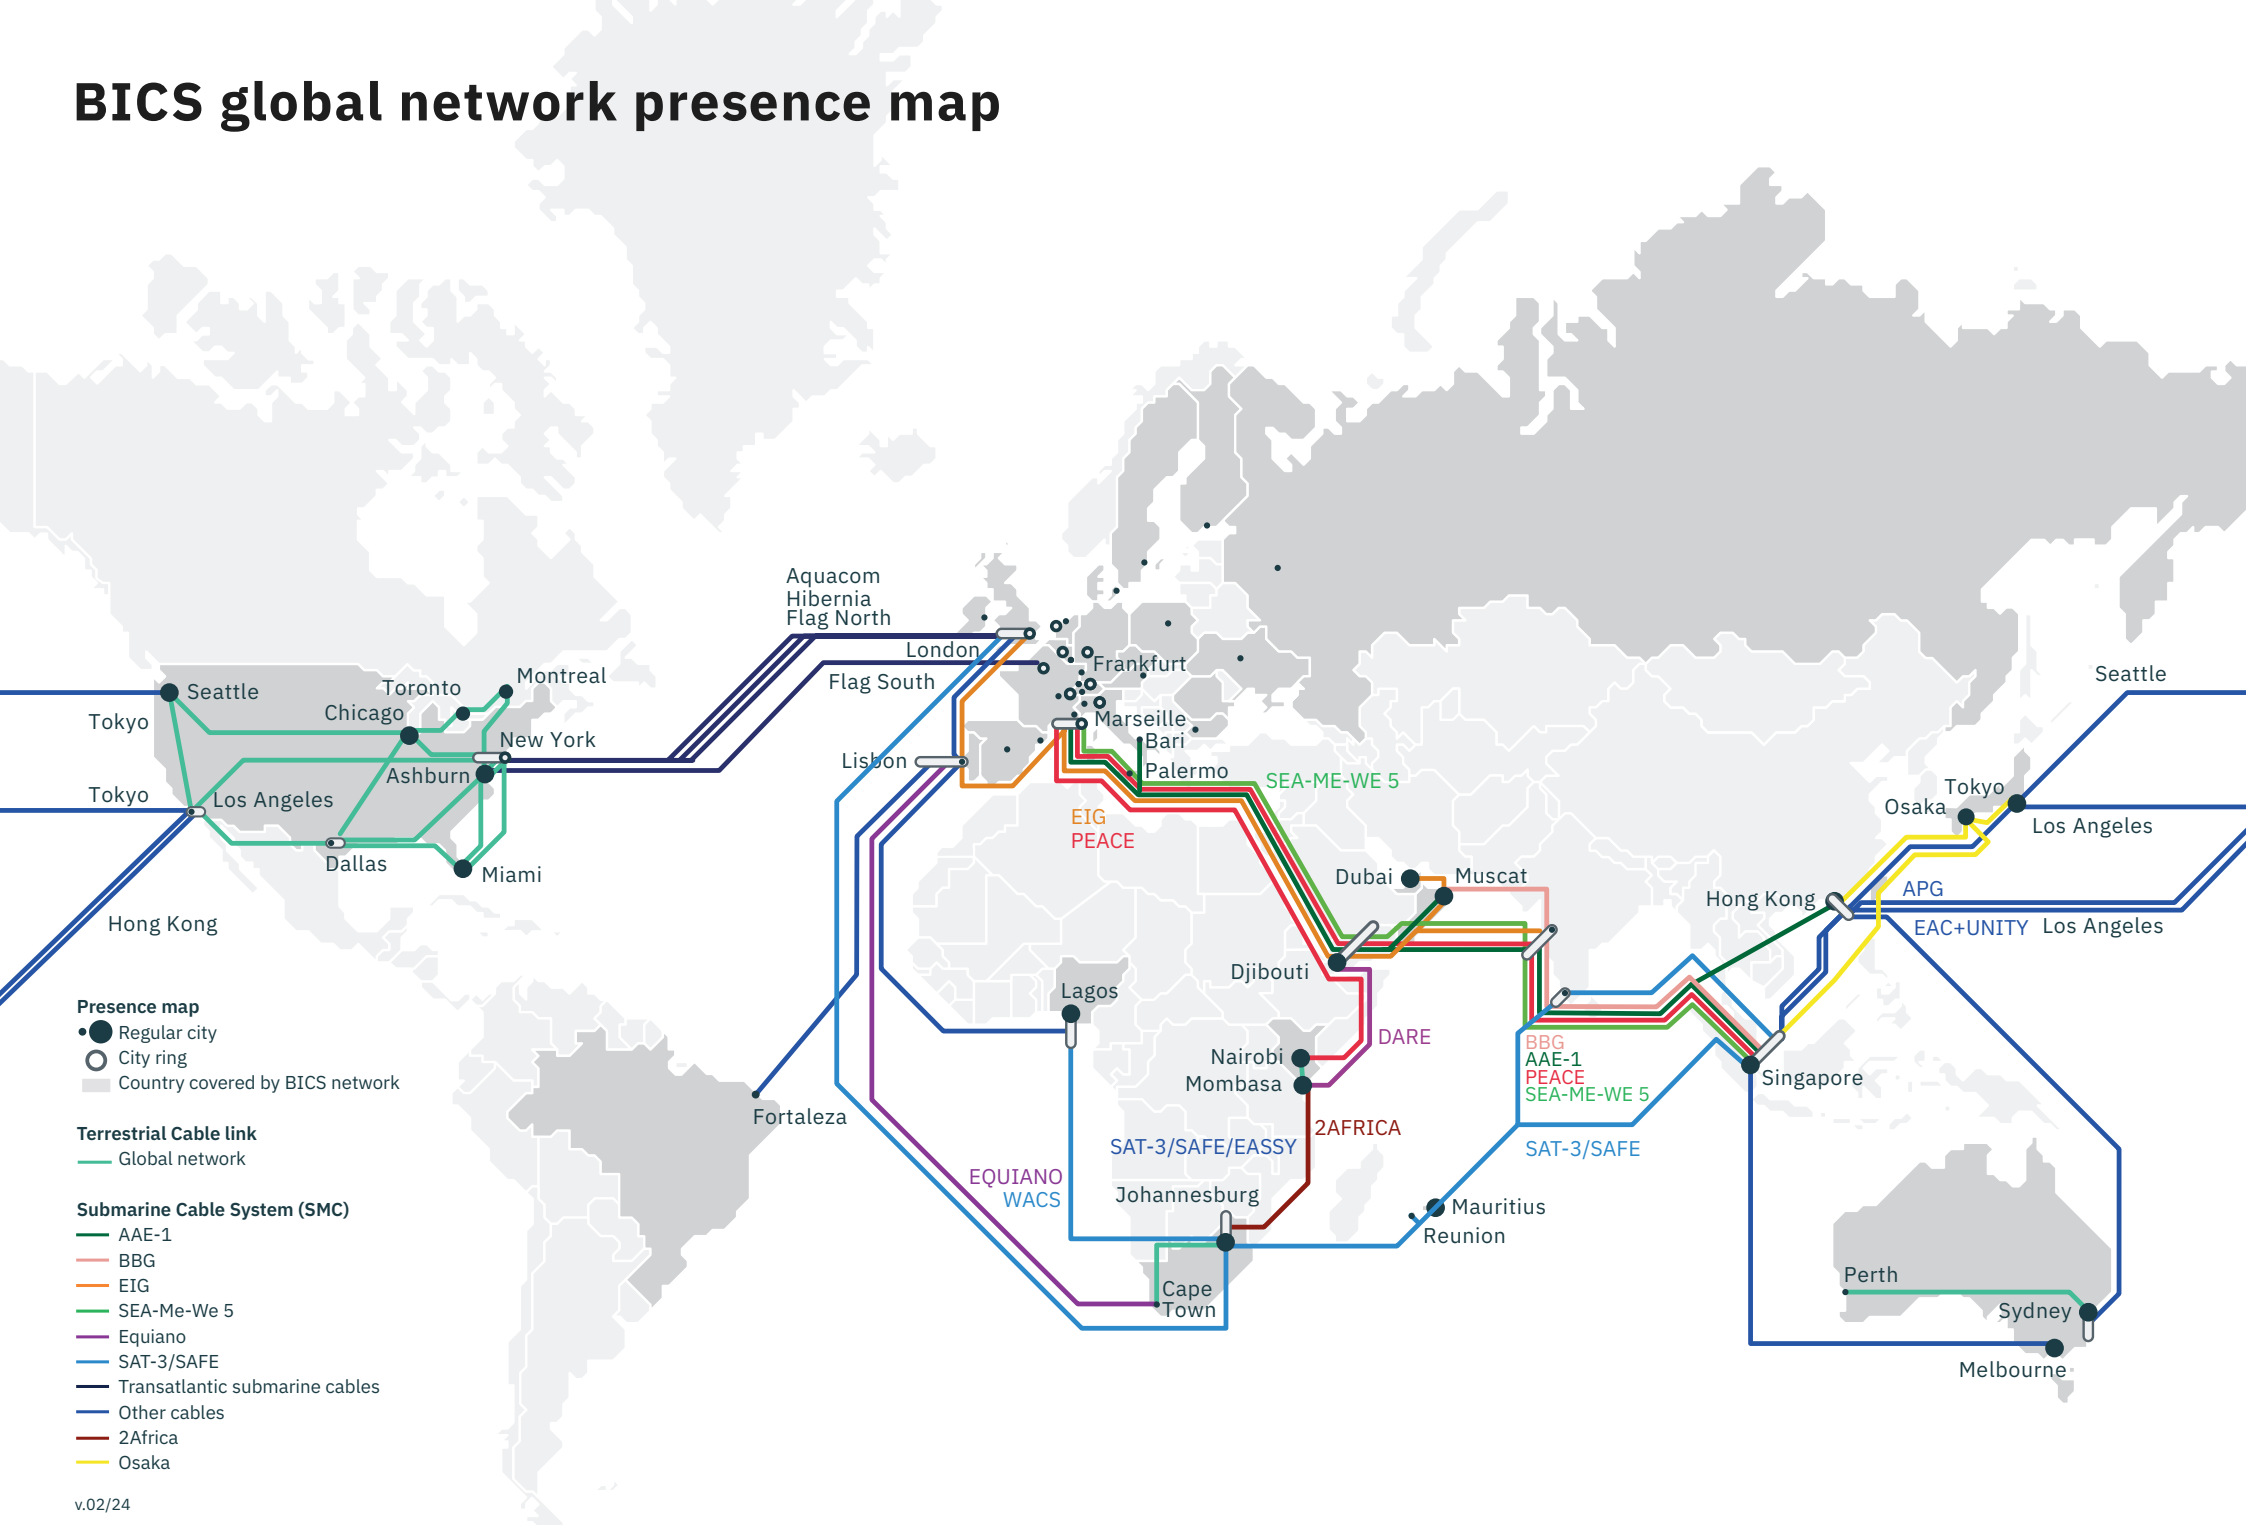

# **BICS Network Presence Map**

# BICS global network presence map

**Presence map**

- Regular city
- City ring
- Country covered by BICS network

**Terrestrial Cable link**

- Global network

**Submarine Cable System (SMC)**

- AAE-1
- BBG
- EIG
- SEA-Me-We 5
- Equiano
- SAT-3/SAFE
- Transatlantic submarine cables
- Other cables
- 2Africa
- Osaka

# BICS Europe presence map

Aquacom  
Hibernia  
Flag north

Flag South

WACS  
OTHER  
CABLES  
EIG  
SDH

- Presence map**
- Regular city
  - City ring
  - Country covered by BICS network

- Terrestrial Cable link**
- Optical core network
  - Global network

- Submarine Cable System (SMC)**
- AAE-1
  - EIG
  - SEA-Me-We 5
  - SEA-Me-We 4
  - Equiano
  - SAT-3/SAFE
  - Transatlantic submarine cables
  - Other cables

SEA-ME-WE 5  
AAE-1  
SEA-ME-WE 4  
EIG  
PEACE