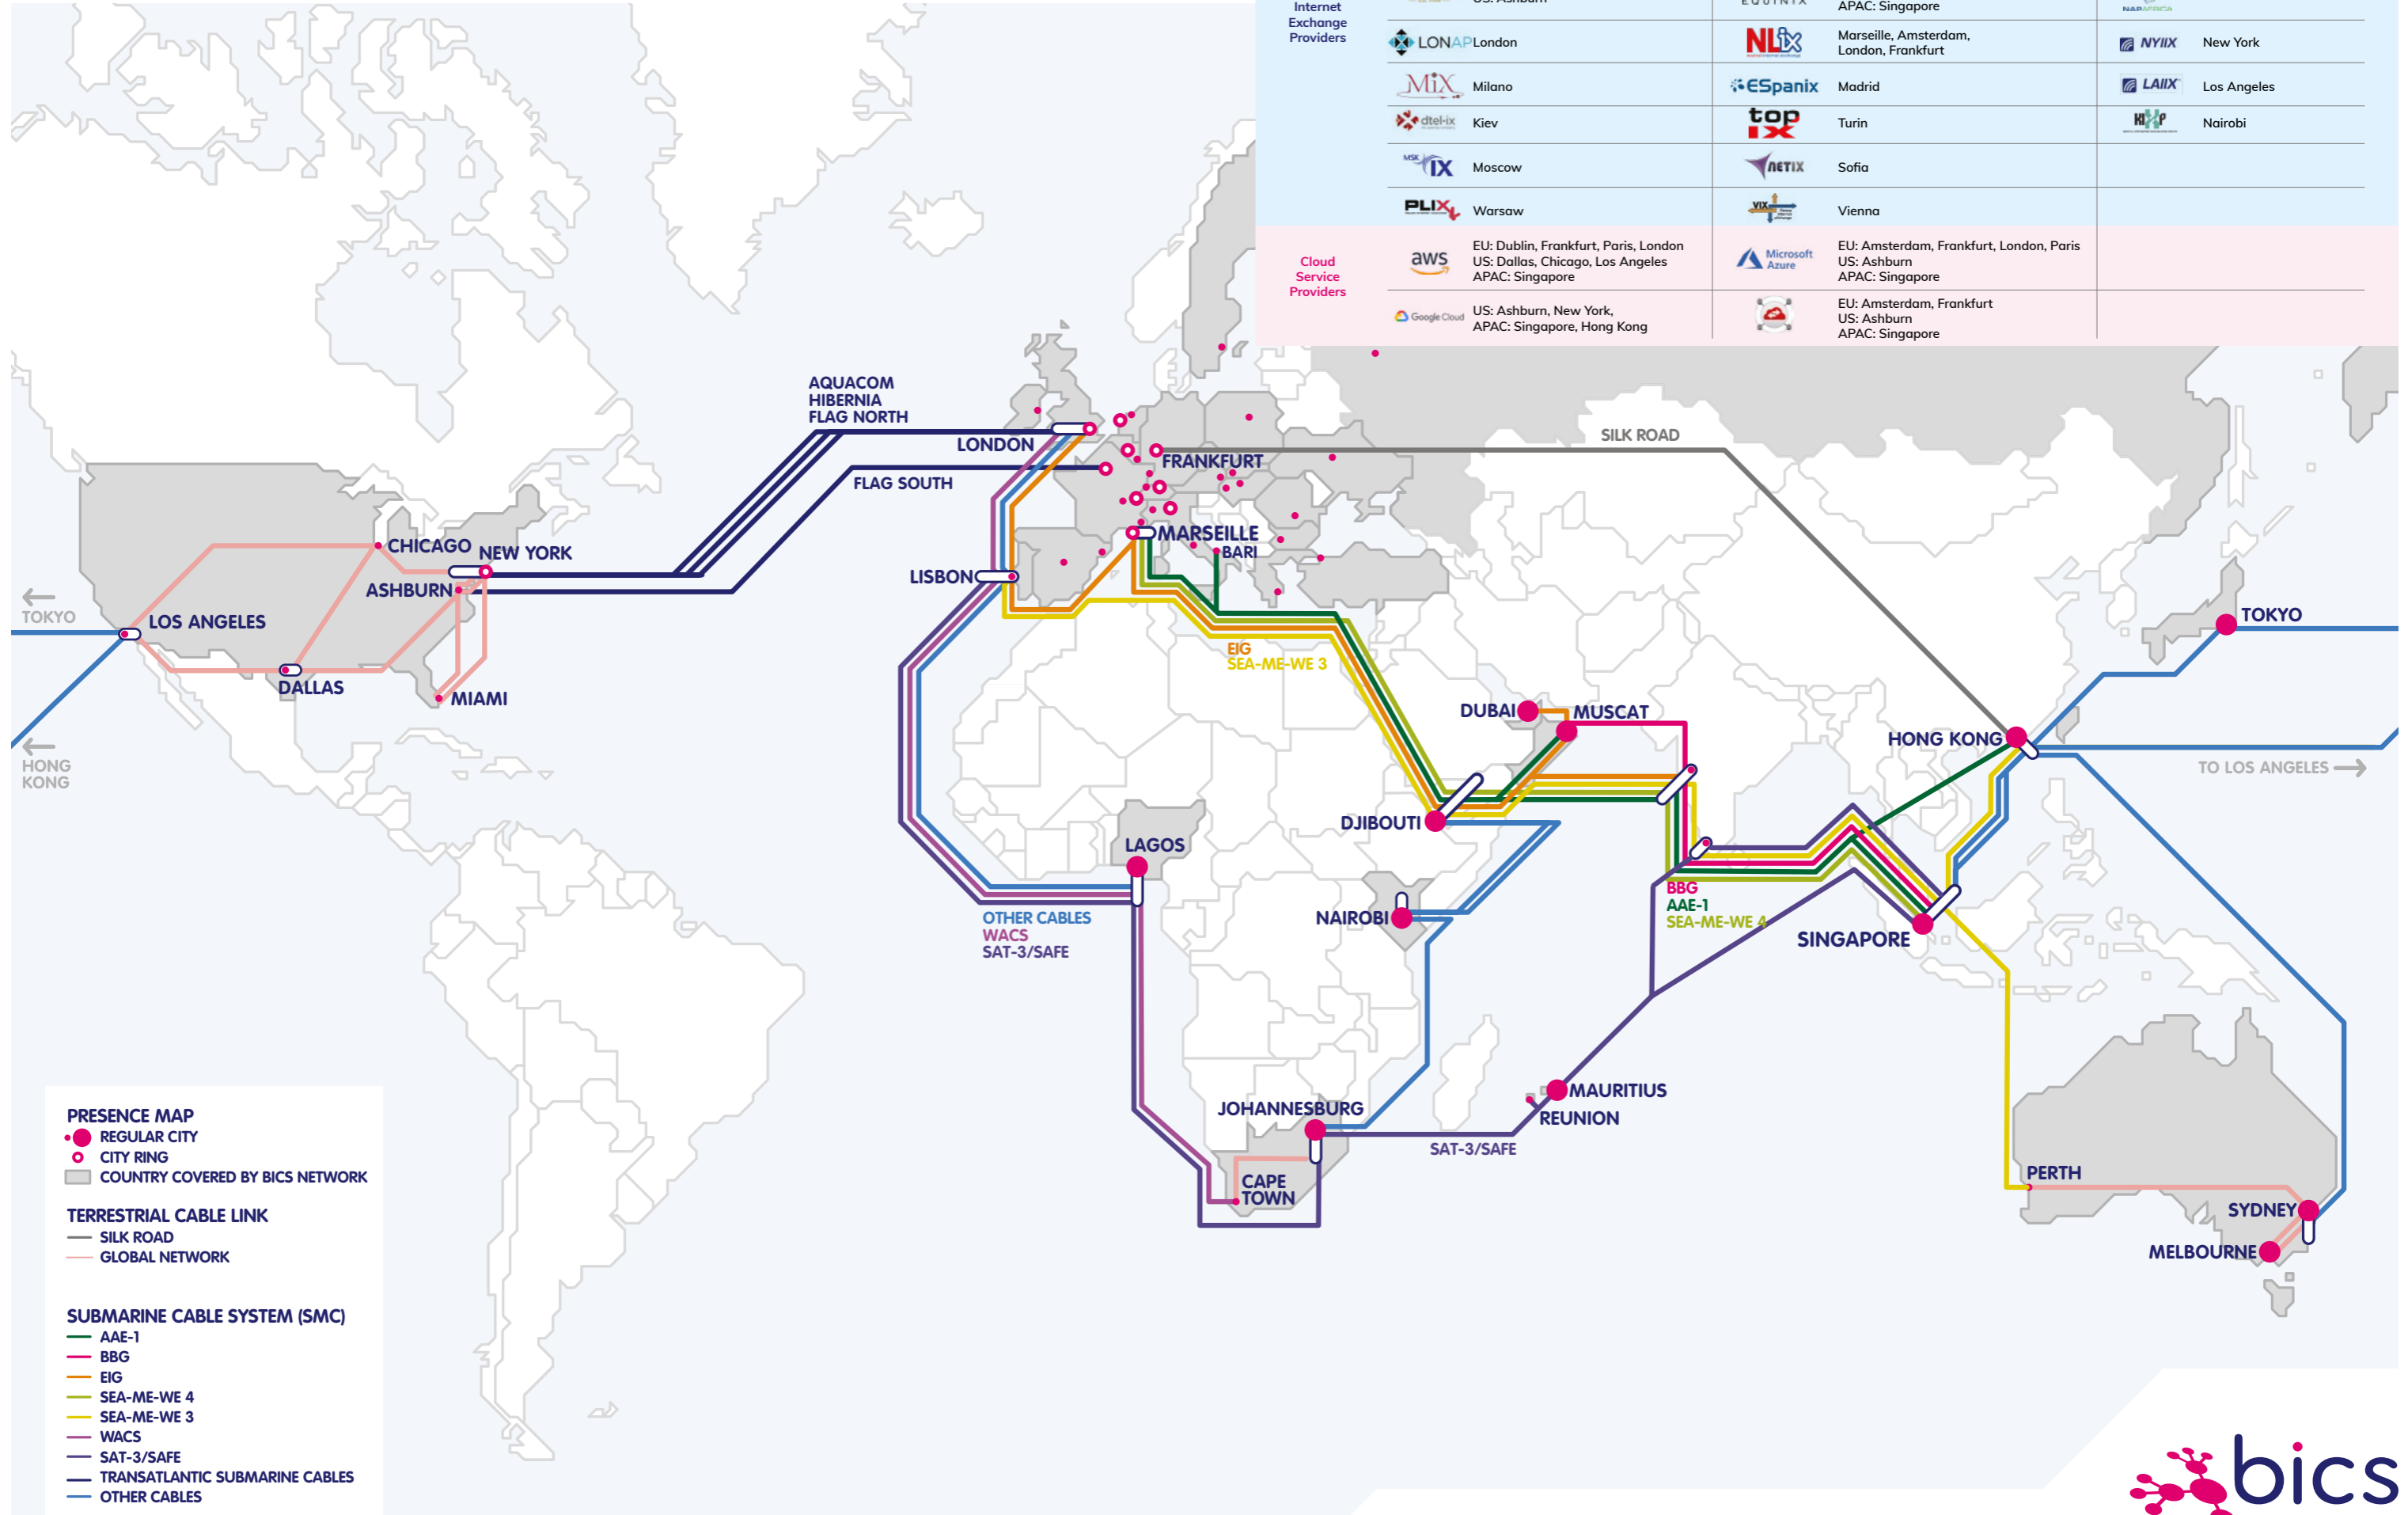

BICS GLOBAL NETWORK PRESENCE MAP

FOR MORE INFORMATION, PLEASE VISIT: WWW.BICS.COM