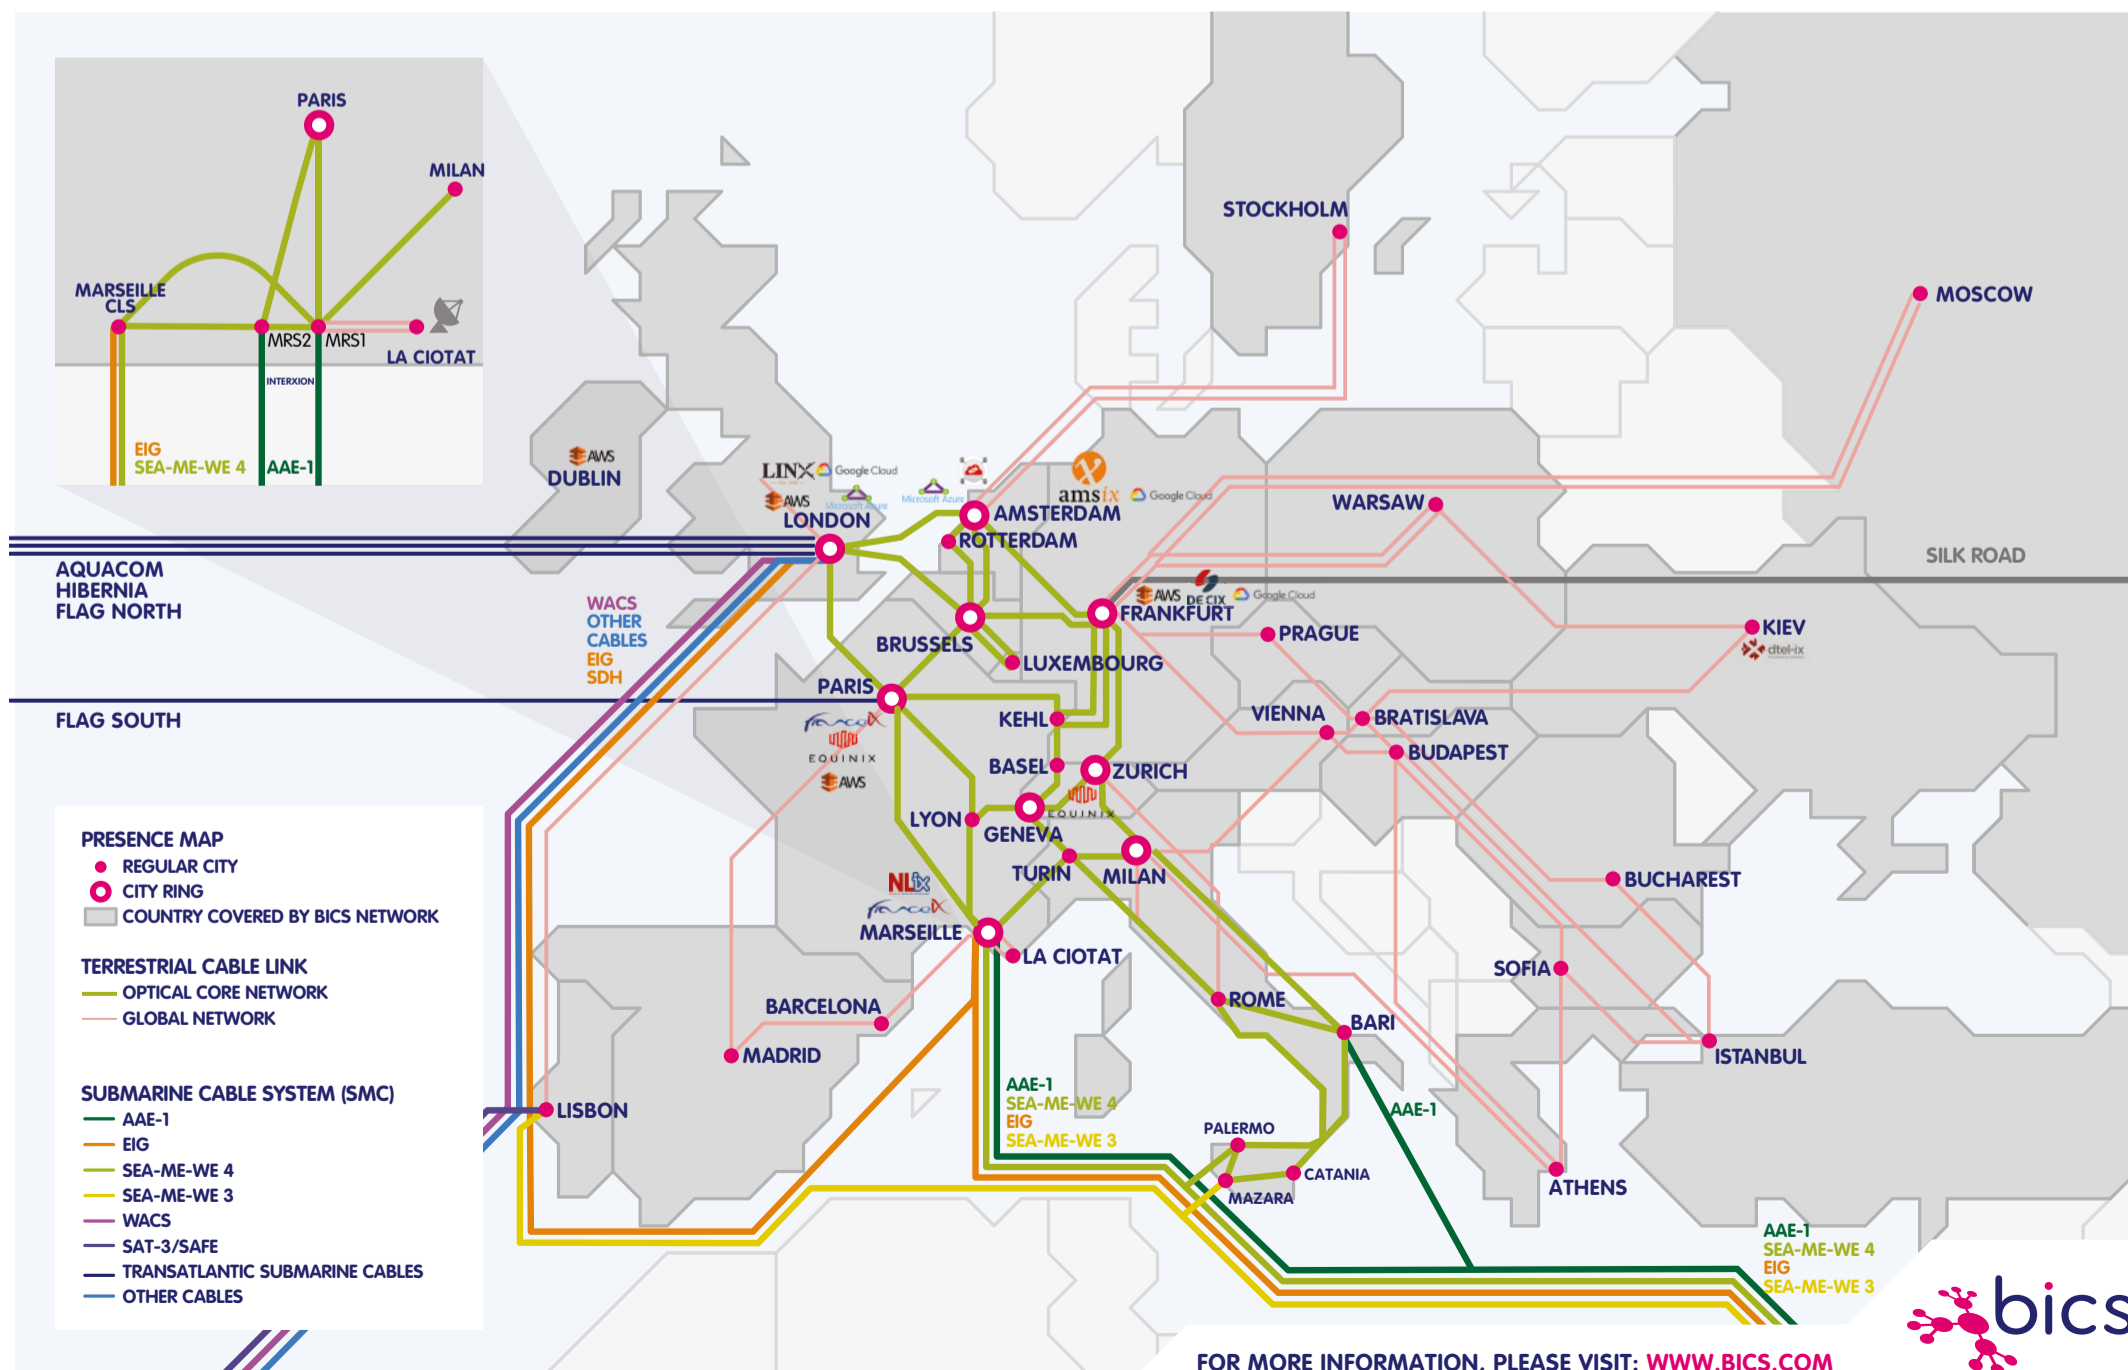

BICS EUROPE PRESENCE MAP